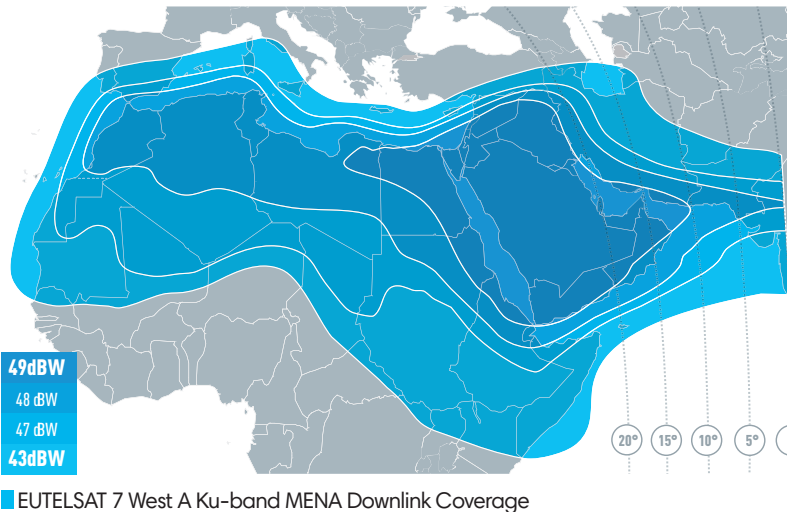

LAUNCH DATES:

24/09/2011 (EUTELSAT 7 WEST A)
20/08/2015 (EUTELSAT 8 WEST B)

PROJECTED LIFETIME

> 15 YEARS

ORBITAL POSITION

7/8 DEGREES WEST

FREQUENCIES

KU-BAND