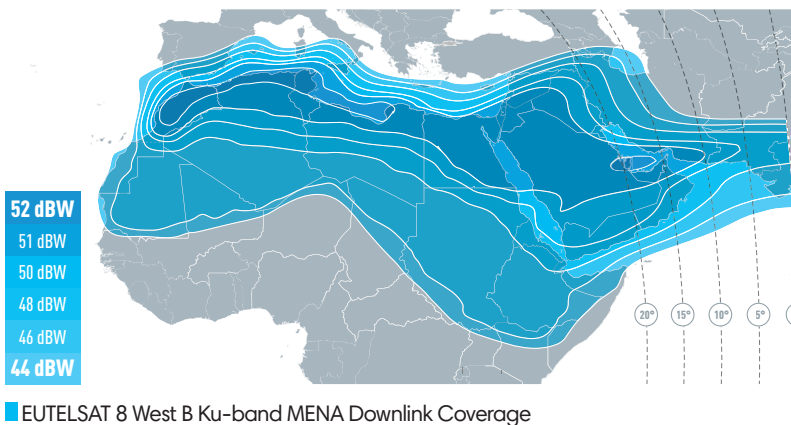

LAUNCH DATES:

24/09/2011 (EUTELSAT 7 WEST A)
20/08/2015 (EUTELSAT 8 WEST B)

PROJECTED LIFETIME

> 15 YEARS

ORBITAL POSITION

7/8 DEGREES WEST

FREQUENCIES

KU-BAND