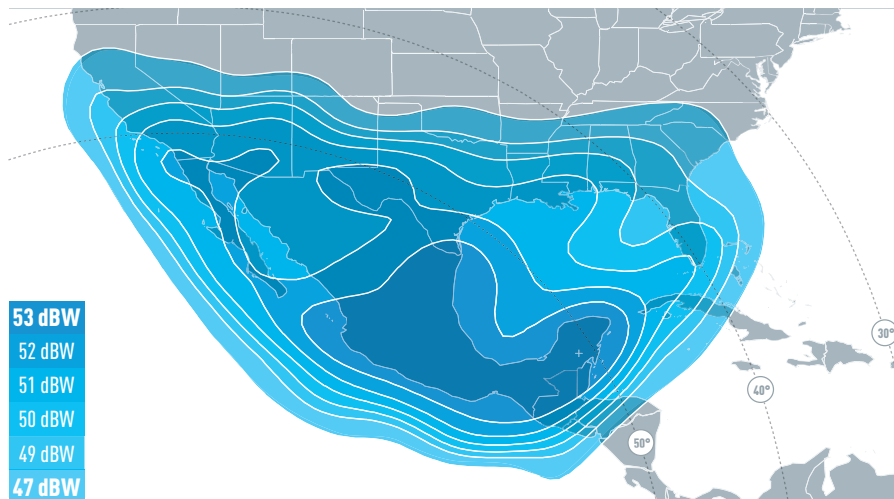

SATELLITE EUTELSAT 117 WEST B

POWERFUL REGIONAL CAPACITY FOR THE AMERICAS

A multi-satellite neighbourhood

The EUTELSAT 117 West B satellite offers four regional Ku-band beams with exceptional coverage of Mexico, Central America and the Caribbean, the Andean region and the Southern Cone. Located at 117° West, the premium TV neighbourhood for Latin America, the satellite strengthens DTH and DTT video capacities at the multi-satellite neighbourhood which is used by Millicom's Tigo, Star Group and Televisa. Around 500 TV channels, 150 in HD, are currently distributed to over 100 million TV homes across the continent, from 117° West.

EUTELSAT 117 West B also offers key services to telecom operators and government service providers in Latin America, and features a new-generation WAAS (Wide Area Augmentation System) payload operated by Raytheon as prime contractor for the U.S. Federal Aviation Administration (FAA).

EUTELSAT 117 West B is commercialised by Eutelsat Americas

Ku-band 1 Mexico downlink coverage