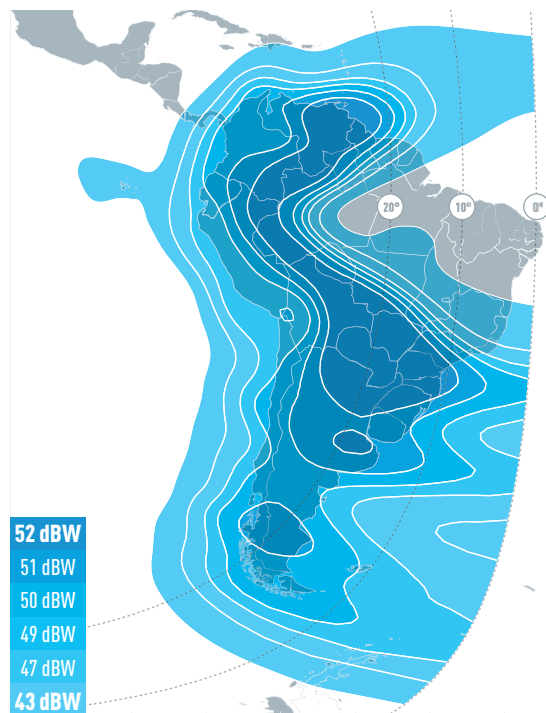

Ku-band 3 South America downlink coverage