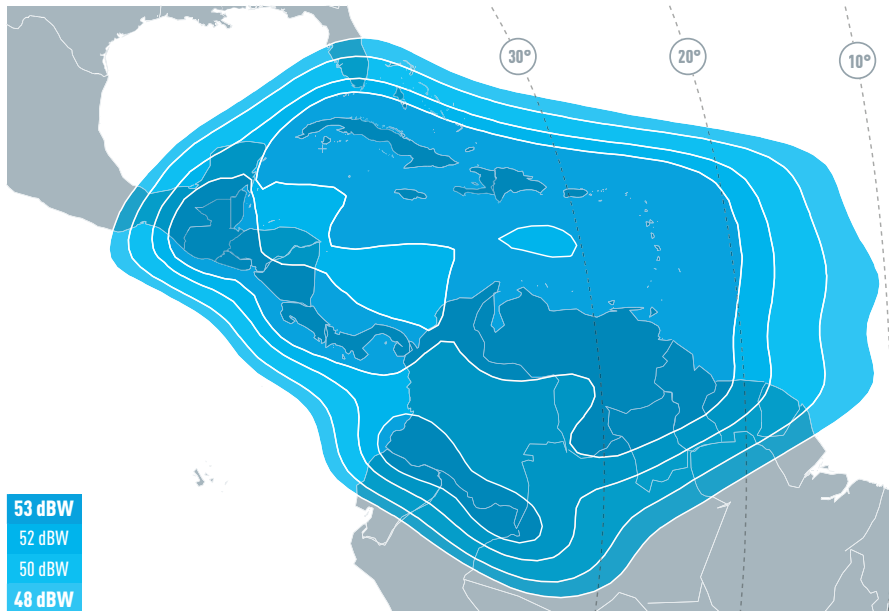

SATELLITE

EUTELSAT 117 WEST B

Ku-band 5 Central America downlink coverage