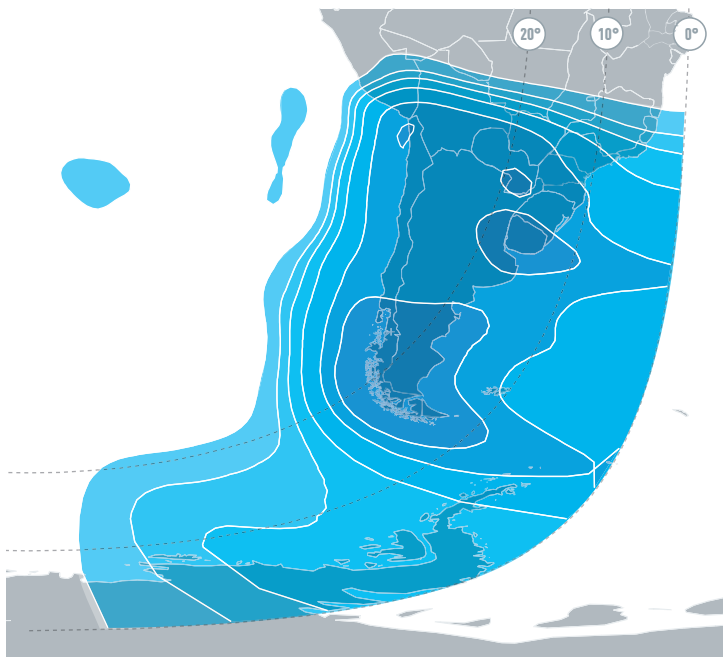

Ku-band 6 Southern Cone downlink coverage

KEY MARKETS

- → MEXICO
- → CENTRAL AMERICA AND CARIBBEAN
- → ANDEAN REGION
- → SOUTH AMERICA

KEY SERVICES

- → DTH/DTT
- → VIDEO DISTRIBUTION
- → DATA
- → GOVERNMENT SERVICES

SATELLITE MANUFACTURER

BOEING DEFENSE AND SPACE

LAUNCH DATE

15/06/2016

PROJECTED LIFETIME

> 15 YEARS

ORBITAL POSITION

117 DEGREES WEST

FREQUENCIES

C-band, Ku-band

What can we do for you? Please visit
www.eutelsat.com/enquiries