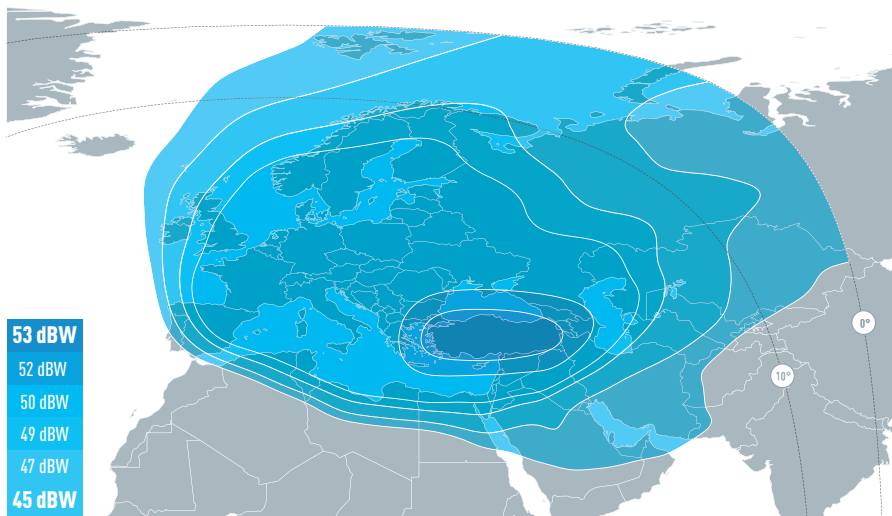

## EXPANDING BROADCAST RESOURCES IN AFRICA, MIDDLE EAST & TURKEY

Ku-band West Downlink Coverage

Ku-band East Downlink Coverage

**EUTELSAT 7C is a high-power broadcast satellite for markets in Africa, Europe, Middle East and Turkey. It is co-positioned with EUTELSAT 7B at 7° East.**

This improved two-satellite constellation with enhanced coverage flexibility and connectivity will take the 7° East neighbourhood to a new level.

By significantly increasing capacity over Sub-Saharan Africa, EUTELSAT 7C can accommodate several hundred additional digital channels, to support the region's fast expanding TV market.

It is also equipped with a beam providing enhanced capacity for government services over Europe, the Middle East and Central Asia, as well as a steerable beam that can cover any region visible from 7° East.