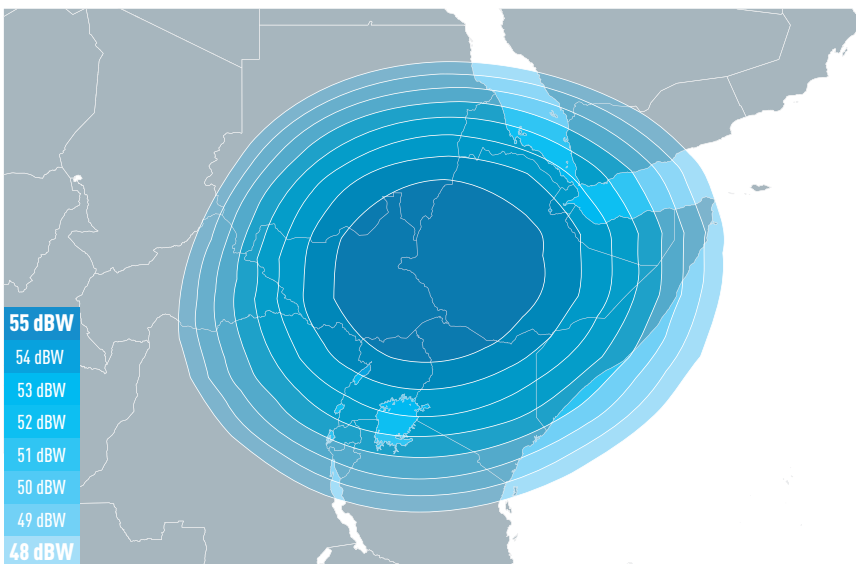

It is also equipped with a beam providing enhanced capacity for government services over Europe, the Middle East and Central Asia, as well as a steerable beam that can cover any region visible from 7° East.

Manufactured by Maxar Technologies, and launched on 20 June 2019, EUTELSAT 7C is equipped with 49 36 MHz-equivalent Ku-band transponders.

The EUTELSAT 7A satellite, previously operating at 7° East, will be redeployed at another orbital location.

## ORBITAL POSITION

7 DEGREES EAST

## FREQUENCIES

Ku-band

50 dBW  
48 dBW  
46 dBW  
44 dBW  
42 dBW

Ku-band Africa Downlink Coverage

55 dBW  
54 dBW  
53 dBW  
52 dBW  
51 dBW  
50 dBW  
49 dBW  
48 dBW

Ku-band Steerable Downlink Examples

What can we do for you? Please visit  
[www.eutelsat.com/enquiries](http://www.eutelsat.com/enquiries)