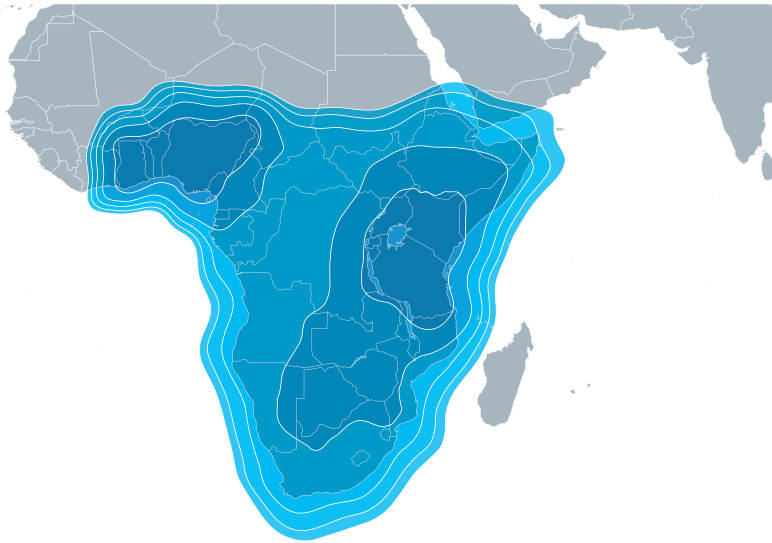

Ku-band Africa Downlink Coverage

SATELLITE EUTELSAT 7C

KEY MARKETS

- → TURKEY AND TURKISH SPEAKING MARKETS
- → EUROPE
- → MIDDLE EAST
- → AFRICA

KEY SERVICES

- → DTH BROADCASTING
- → VIDEO DISTRIBUTION
- → CONTRIBUTION SERVICES
- → GOVERNMENT SERVICE

SATELLITE MANUFACTURER

MAXAR TECHNOLOGIES

LAUNCH DATE

20/06/2019

PROJECTED LIFETIME

>15 YEARS

ORBITAL POSITION

7 DEGREES EAST