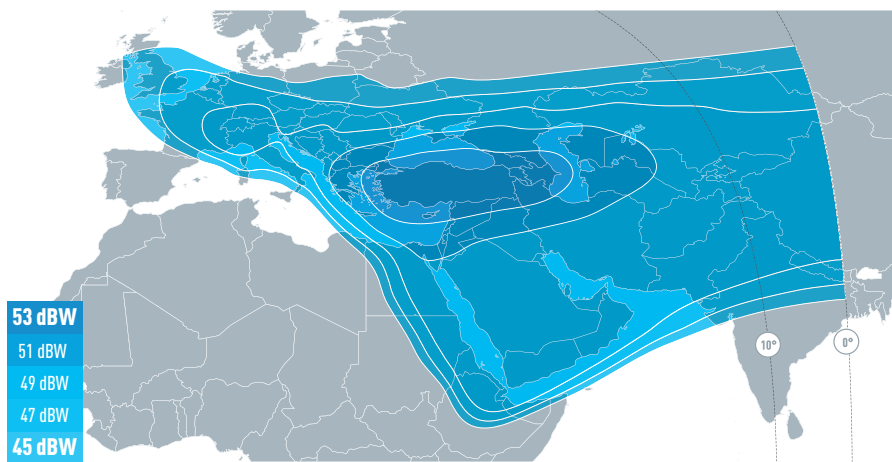

## EXPANDING BROADCAST RESOURCES IN AFRICA, MIDDLE EAST & TURKEY

Ku-band West Downlink Coverage

Ku-band East Downlink Coverage

**EUTELSAT 7C is a high-power broadcast satellite for markets in Africa, Europe, Middle East and Turkey. It is co-positioned with EUTELSAT 7B at 7° East.**

This improved two-satellite constellation with enhanced coverage flexibility and connectivity will take the 7° East neighbourhood to a new level.

By significantly increasing capacity over Sub-Saharan Africa, EUTELSAT 7C can accommodate several hundred additional digital channels, to support the region's fast expanding TV market.

It is also equipped with a beam providing enhanced capacity for government services over Europe, the Middle East and Central Asia, as well as a steerable beam that can cover any region visible from 7° East.